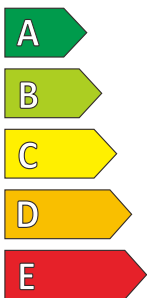

ROYAL WINTER

185/60R14 82T

ENERG ⚡

ROYAL BLACK

RK163H1

185/60R14 82 T

C1

D