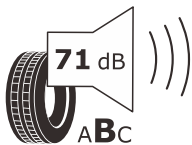

ROYAL WINTER

185/60R14 82T

ENERG ⚡

ROYAL BLACK

RK163H1

185/60R14 82 T

C1

D

D

ABC

2020/740